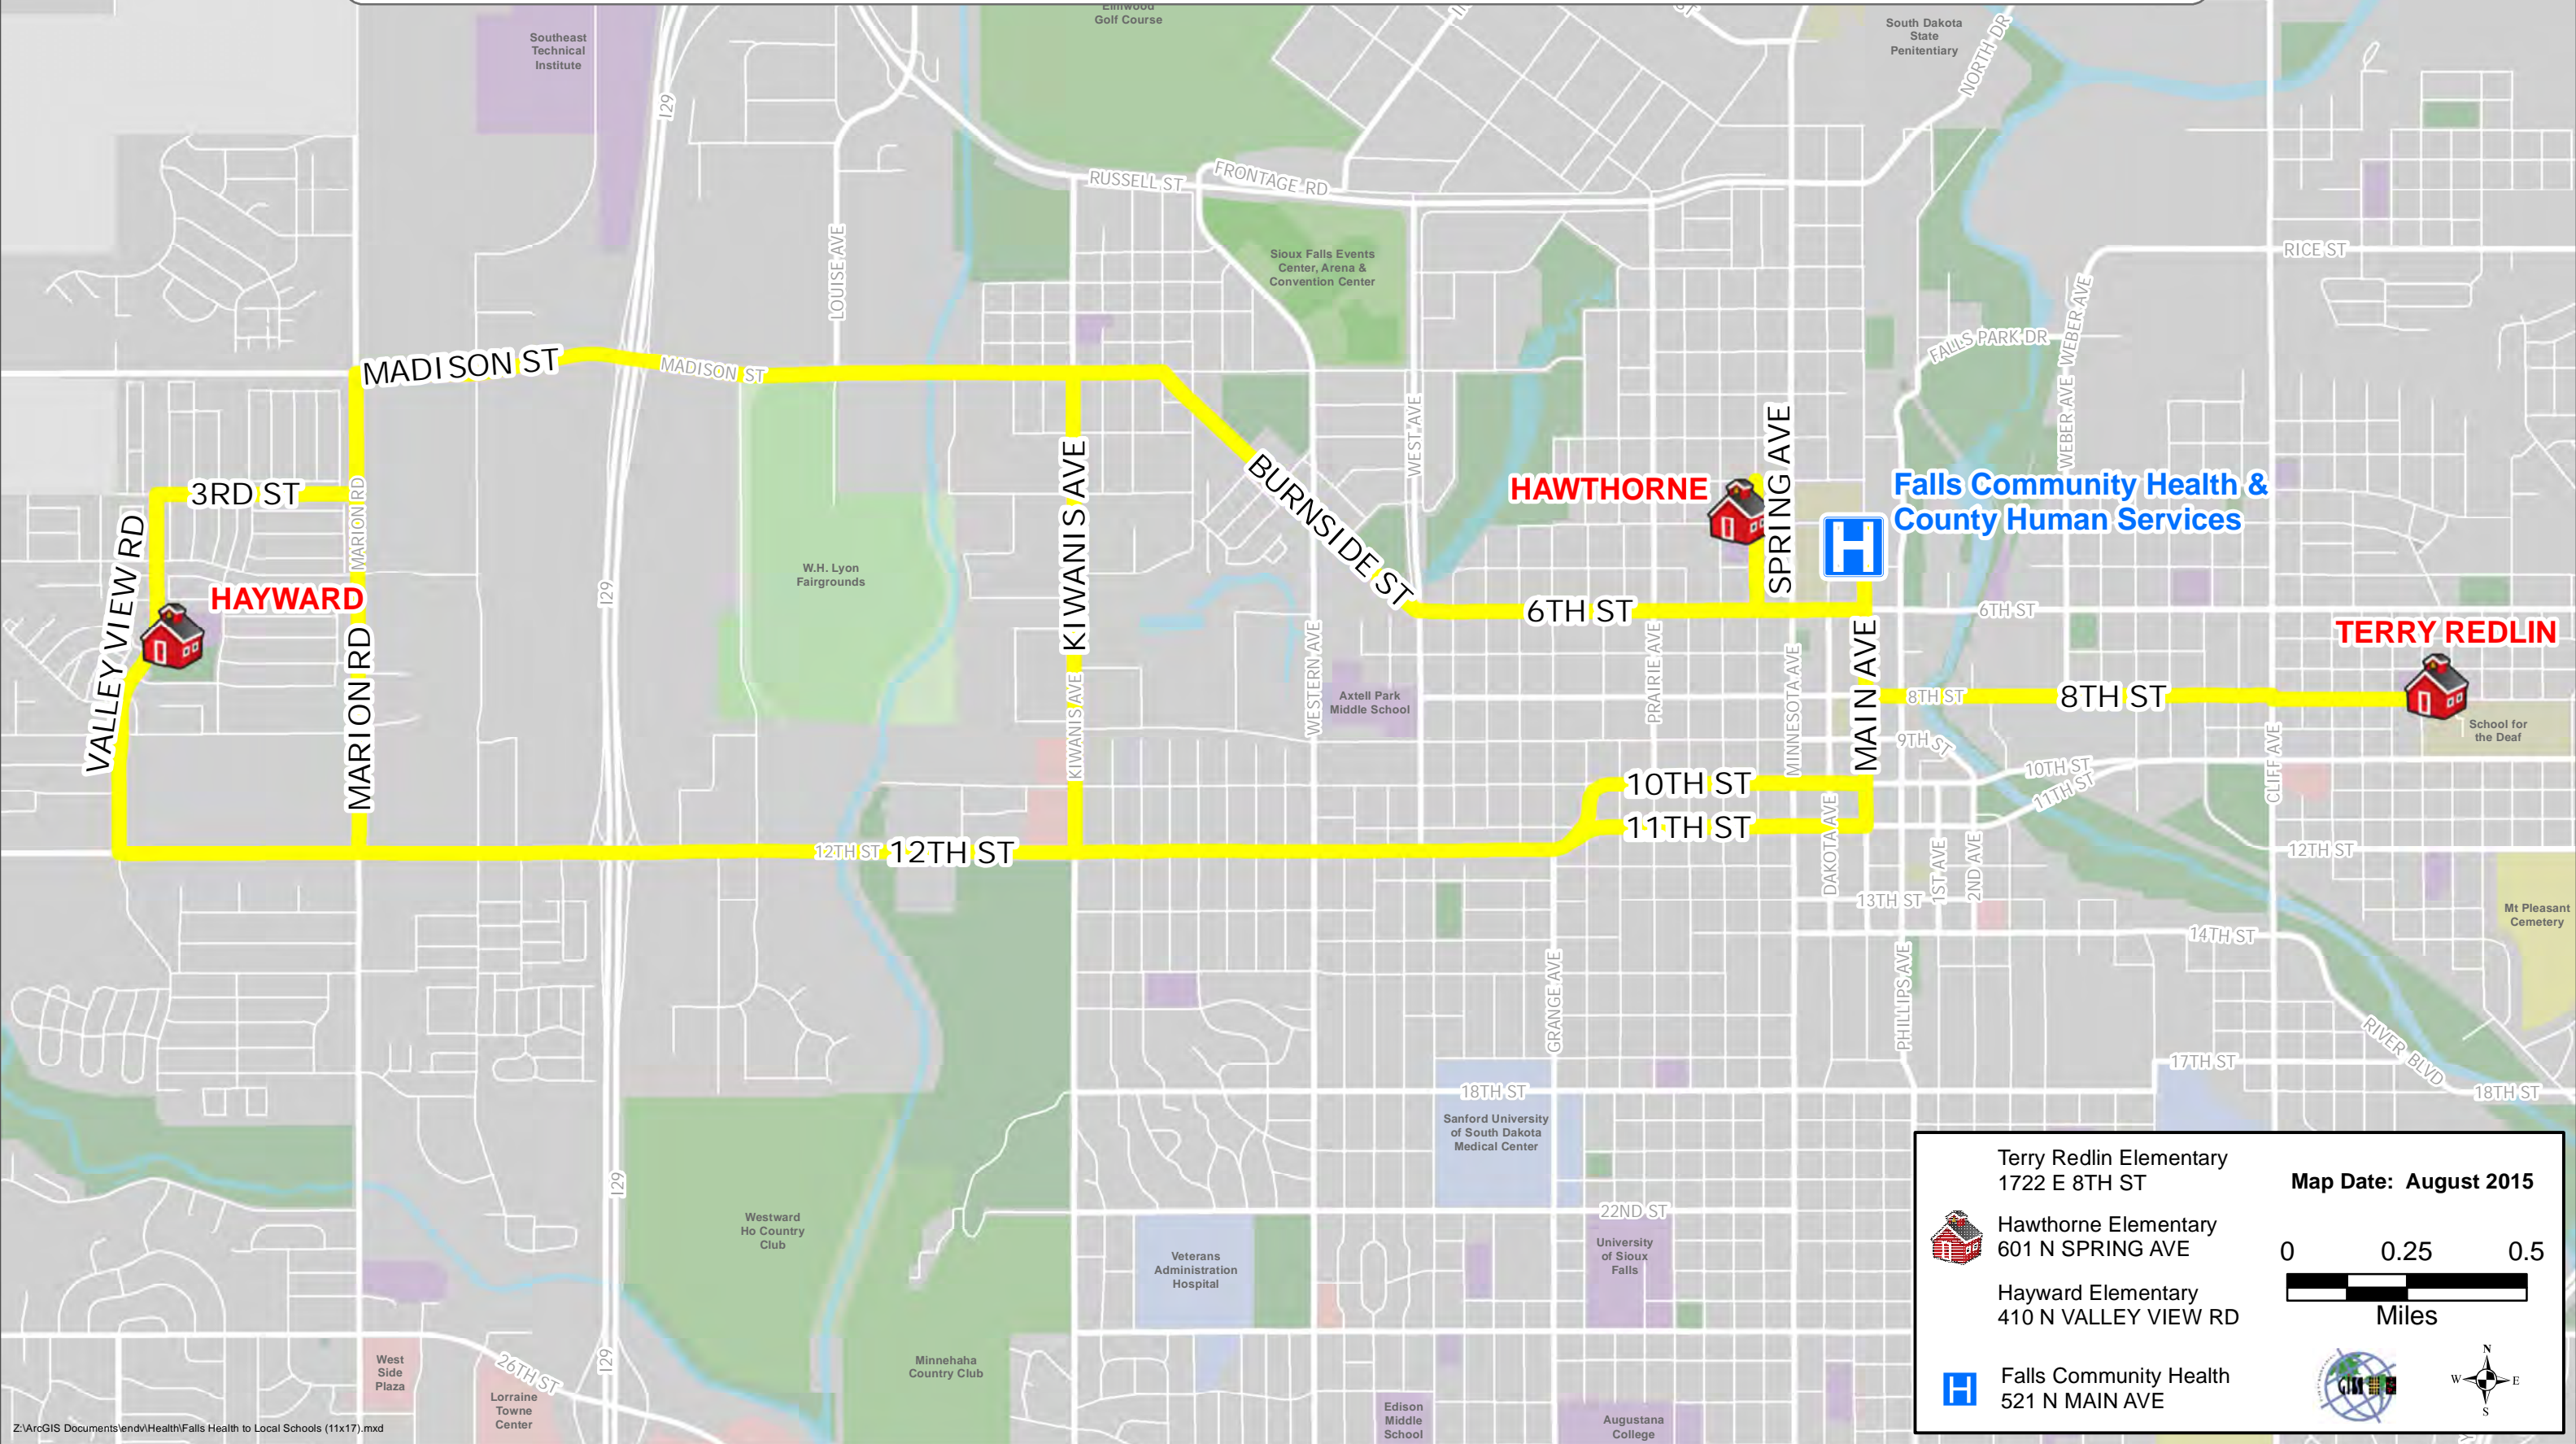

Suggested Routes from Falls Community Health to Hayward Elementary, Hawthorne Elementary & Terry Redlin Elementary

 Terry Redlin Elementary 1722 E 8TH ST	Map Date: August 2015  Miles
 Hawthorne Elementary 601 N SPRING AVE	
 Hayward Elementary 410 N VALLEY VIEW RD	
 Falls Community Health 521 N MAIN AVE	