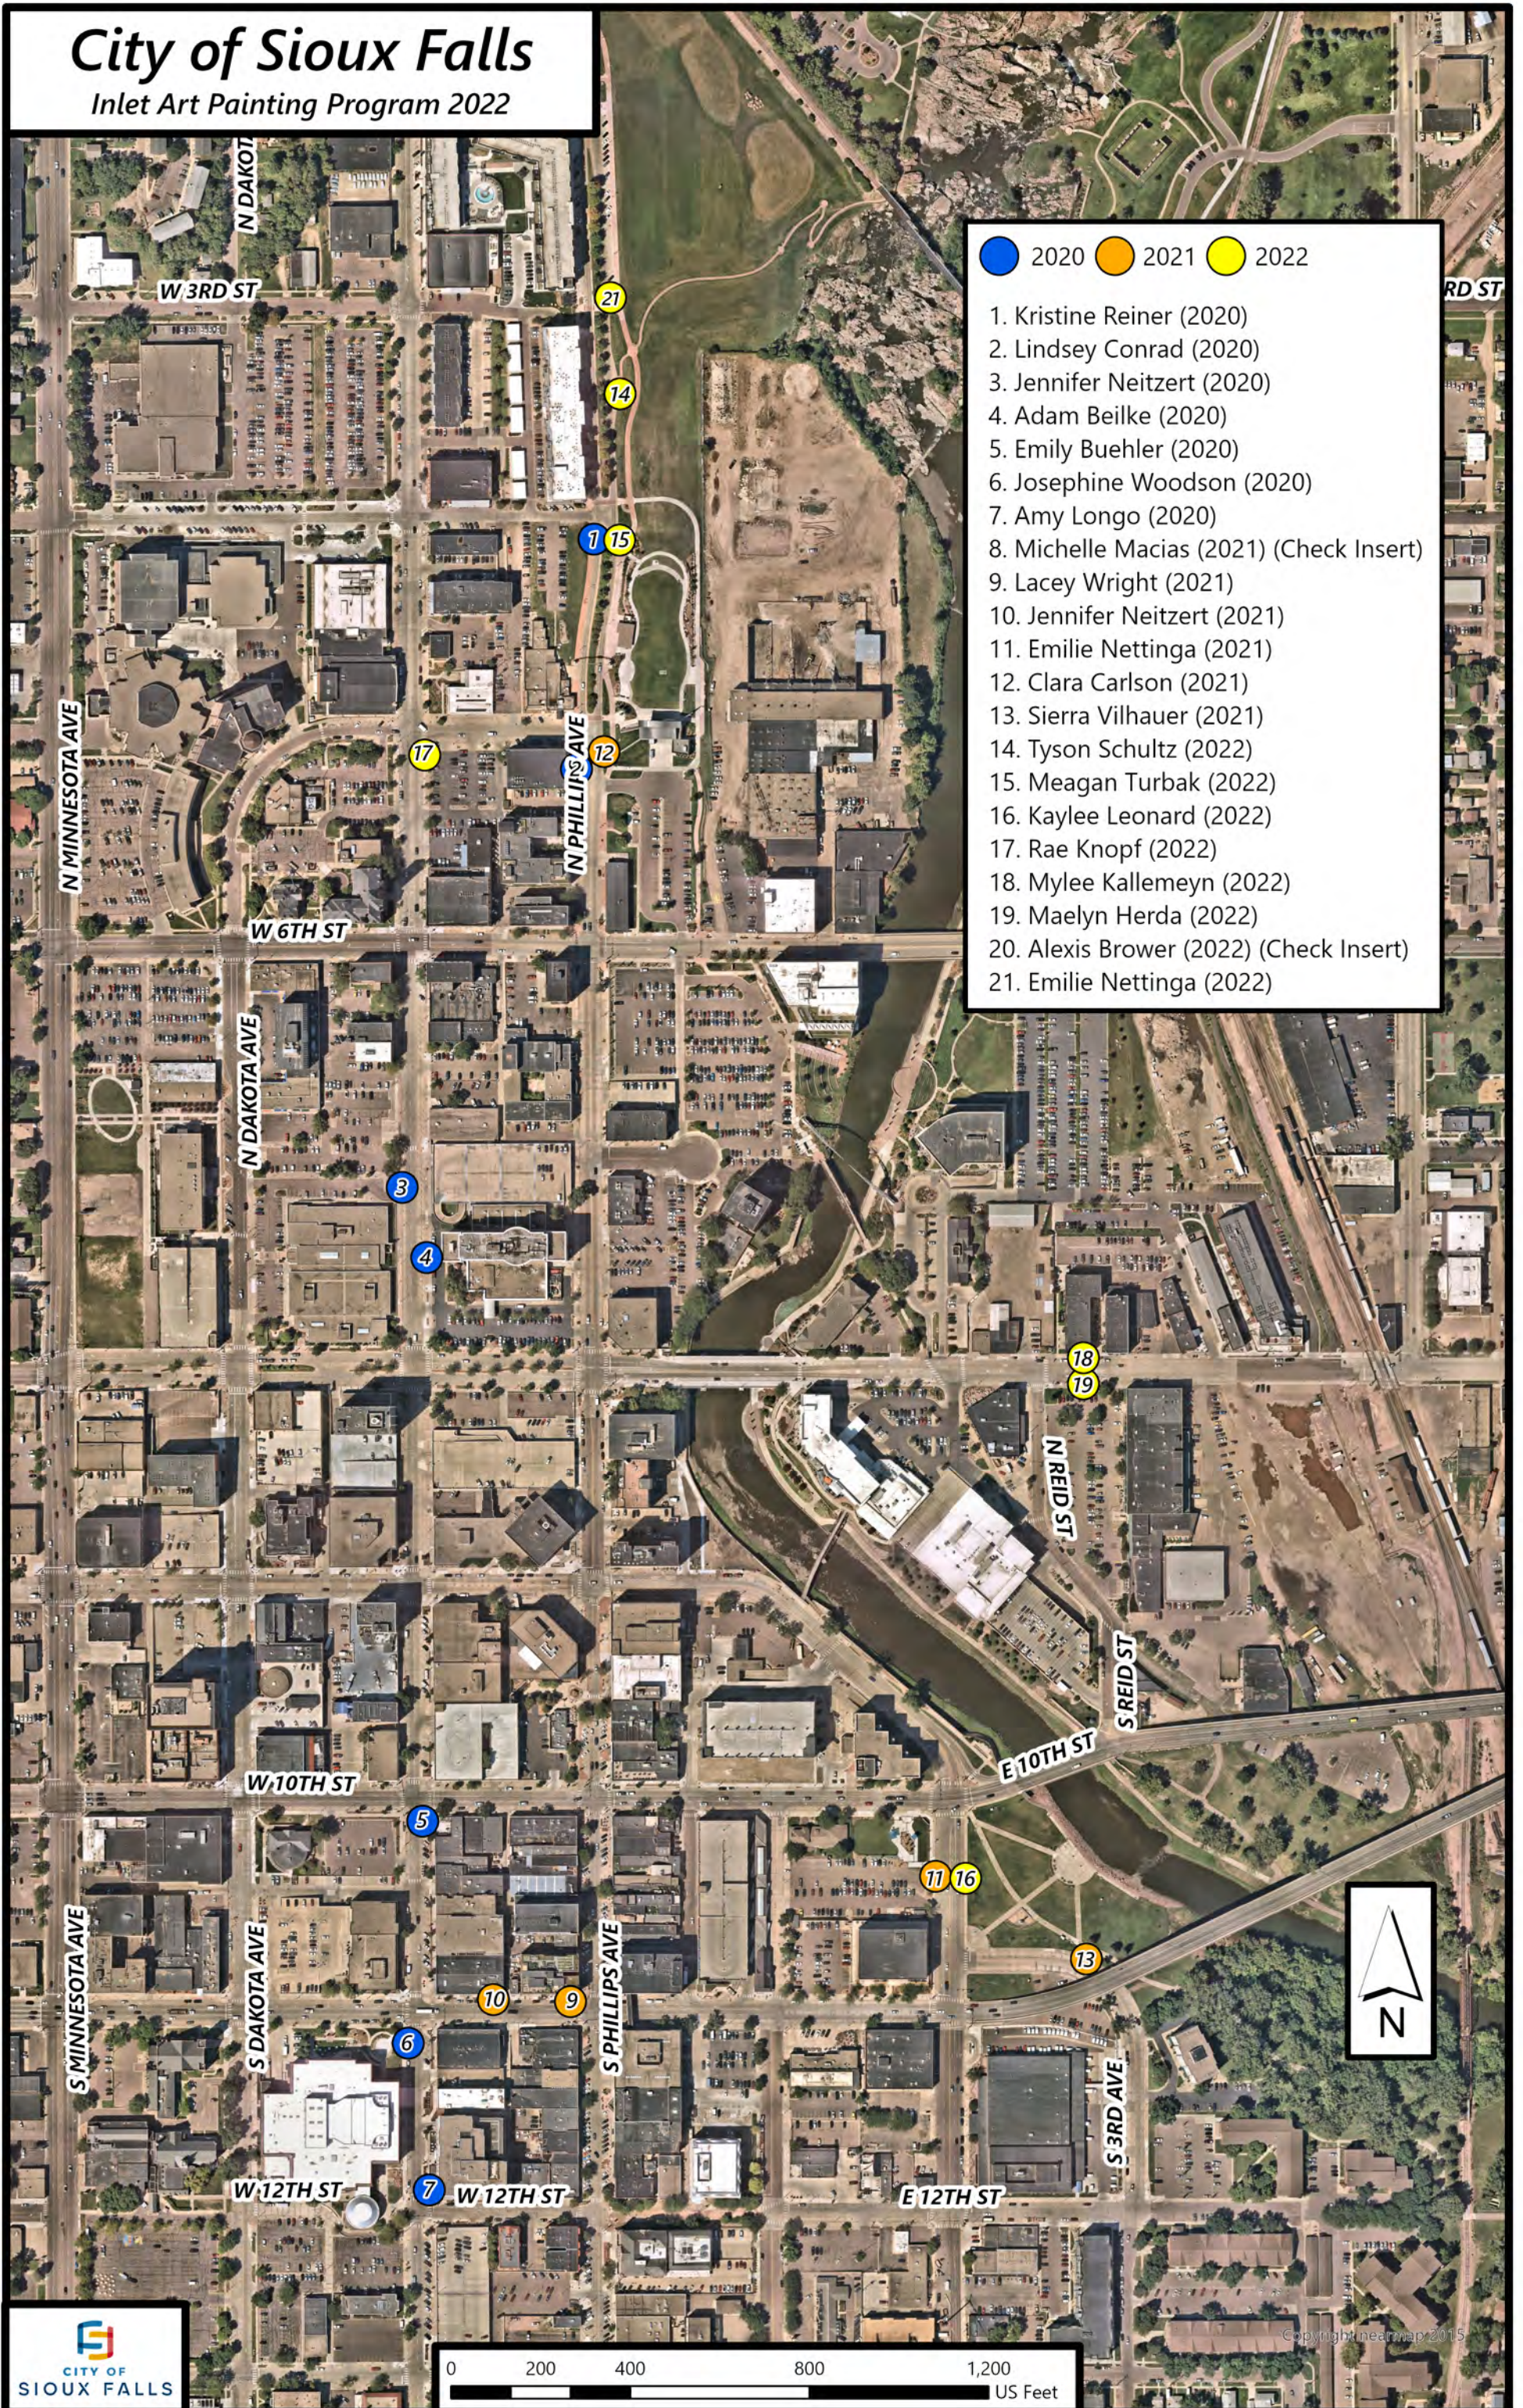

# City of Sioux Falls

Inlet Art Painting Program 2022

Copyright nearmap 2015